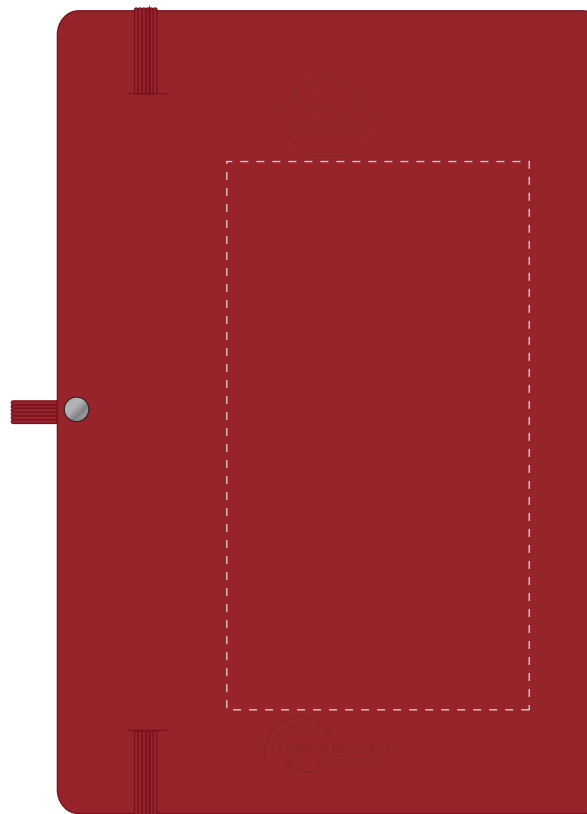

Your Ref:	Quantity:	Product Code: QS1021
Our Ref:	Version: 1	Product Colour: RED

PRINTING CONCERNS:**PRODUCT INFO: DUE TO THE NATURE OF THE PRODUCT THE PRINT POSITION MAY VARY BY 2 - 3 MM**

Please note that this product has Sustainability Markings that are not visible from this perspective

We stock this item in the following colours

**PANTONE REFERENCE(S)**

● Colour 1

ARTWORK SCALE 50%

Product Image for visualisation
- colours may vary

CENTRED TO PRINT AREA
CENTRED TO NOTEBOOK

The dashed line is to demonstrate print area and will not appear on your printed item